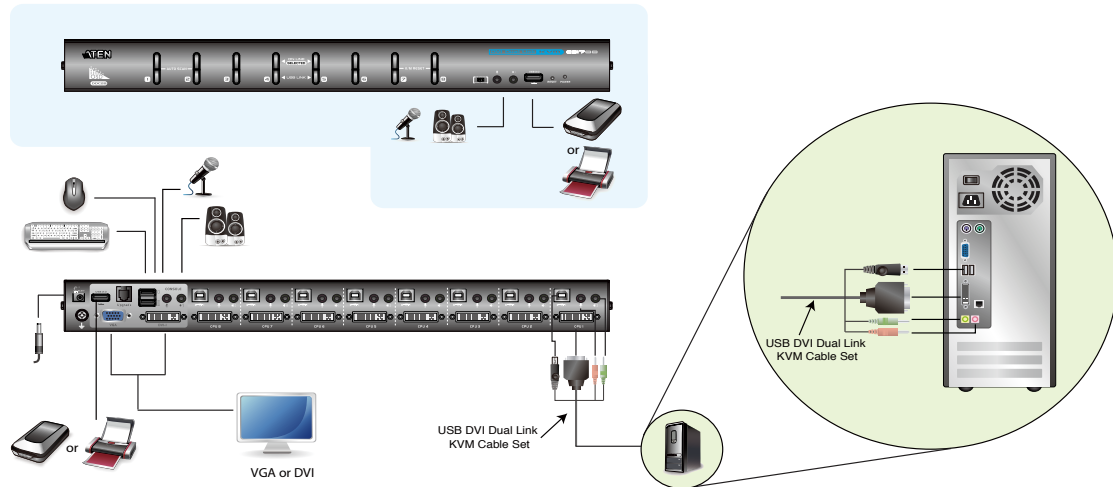

Specifications

Function		CS1788	
Computer Connections	Direct	8	
	Max.	512 (via Cascade)	
Port Selection		OSD, Hotkey, Pushbutton	
Connectors	Console Ports	Keyboard	1 x USB Type A Female (Black)
		Video	1 x HDB-15 Female (Blue) / 1 x DVI-I Female (white)
		Mouse	1 x USB Type A Female (Black)
		Speakers	2 x Mini Stereo Jack Female (Green; 1 x front panel, 1 x rear panel)
		Microphone	2 x Mini Stereo Jack Female (Pink; 1 x front panel; 1 x rear panel)
	KVM Ports	KB / Mouse	8 x USB Type B Female (White)
		Video	8 x DVI-I Female (White)
		Speakers	8 x Mini Stereo Jack Female (Green)
		Microphone	8 x Mini Stereo Jack Male (Pink)
		F/W Upgrade	1 x RJ11 Female
Power		1 x DC Jack	
USB 2.0 Hub		2 x USB Type A Female (White; 1 x front panel, 1 x rear panel)	
Switches	Port Selection	8 x Pushbutton	
	Reset	1 x Semi-recessed Pushbutton	
	F/W Upgrade	1 x Slide Switch	
LEDs	USB Link	8 (Green)	
	On Line / Selected	8 (Orange)	
	Power	1 (Dark Green)	
Emulation	Keyboard / Mouse	USB	
Video		DVI Dual Link: 2560 x 1600; VGA: 2048 x 1536	
Scan Interval		1- 255 Seconds (Default: 5 secs)	
Power Consumption		DC 5.3 V, 6.47 W	
Environment	Operating Temp.	0° to 50° C	
	Storage Temp	-20° to 60° C	
	Humidity	0 - 80% RH, Non-condensing	
Physical Properties	Housing	Metal	
	Weight	2.80 kg	
	Dimensions (L x W x H)	43.72 x 16.12 x 4.40 cm	

Product information is subject to change without prior notice.

ATEN International Co., Ltd.

3F, No.125, Sec. 2, Datong Rd., Sijhih District., New Taipei City 221, Taiwan
Phone: 886-2-8692-6789 Fax: 886-2-8692-6767
www.aten.com E-mail: marketing@aten.com

Publish Date: 06/2018 V4.0

© Copyright 2018 ATEN® International Co., Ltd.
ATEN and the ATEN logo are trademarks of ATEN International Co., Ltd.
All rights reserved. All other trademarks are the property of their respective owners.