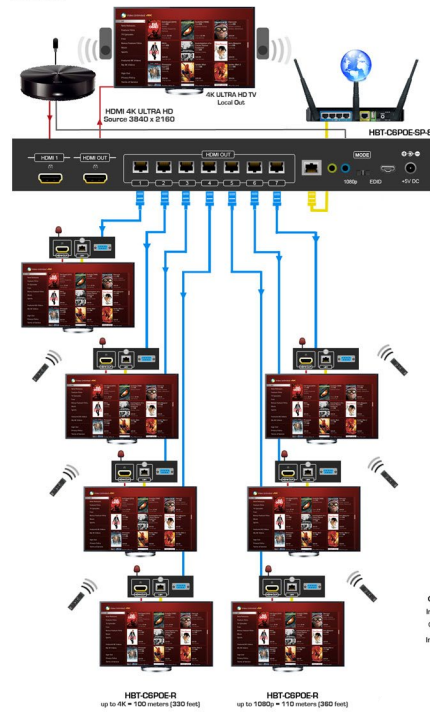

AV Connectivity, Distribution And Beyond...

**VIDEO WALLS VIDEO PROCESSORS
VIDEO MATRIX SWITCHES
EXTENDERS SPLITTERS WIRELESS
CABLES & ACCESSORIES**

HBT-C6POE-SP8

HDBaseT HDMI 1X8 CAT5/6/7 Splitter with Bi-Directional IR/POE/Ethernet & Local Out

1X8 CAT5/6/7 SPLITTER

KEY FEATURES

The Avenview HBT-C6POE-SP8 HDBaseT 1x8 HDMI CAT5/6/7 Splitter with POE, Bi-Directional IR and Ethernet has been designed to extend High Definition video and multi-channel digital audio formats to (8) eight Monitors.

- INPUT: HDMI with 3D & 4Kx2K, 1080p, HDCP and DVI compliant source devices
- DATA RATE: From 250Mbps up to 3Gbps
- PC RESOLUTIONS: Up to VGA to WUXGA
- HD RESOLUTIONS: Up to 4Kx2K (3840x2160@30Hz and 4096x2160@24Hz) 1080p (1920x1080@60Hz)
- AUDIO SUPPORTED: LPCM 7.1CH, Dolby TrueHD, Dolby Digital Plus and DTS-HD Master Audio
- AUDIO TRANSMISSION: (32-192kHz sample rate)
- DISTANCE: Up to 100 meters through CAT6e/6a/7 cables
- ETHERNET TRANSMISSION: Rate up to 100Mbps
- MODE: Standard 1080p@60Hz or TV EDID timing
- SERVICE: USB for Manufacturer USE ONLY
- 3D SUPPORT: Follow by Display / TV's EDID
- POE SUPPORT: ONLY with capable Receiver (Rx units)
- IR CONTROL: Bi-directional IR Control

HBT-C6POE-SP8

LAYOUT 1

PANEL DESCRIPTION

- | | |
|----------------------|------------|
| 1 HDMI In | 2 HDMI Out |
| 3 CAT5e/6/7 OUT 1~7t | 4 LAN |
| 5 IR In | 6 IR Out |
| 7 EDID | 8 SERVICE |
| 9 DC 24V | |