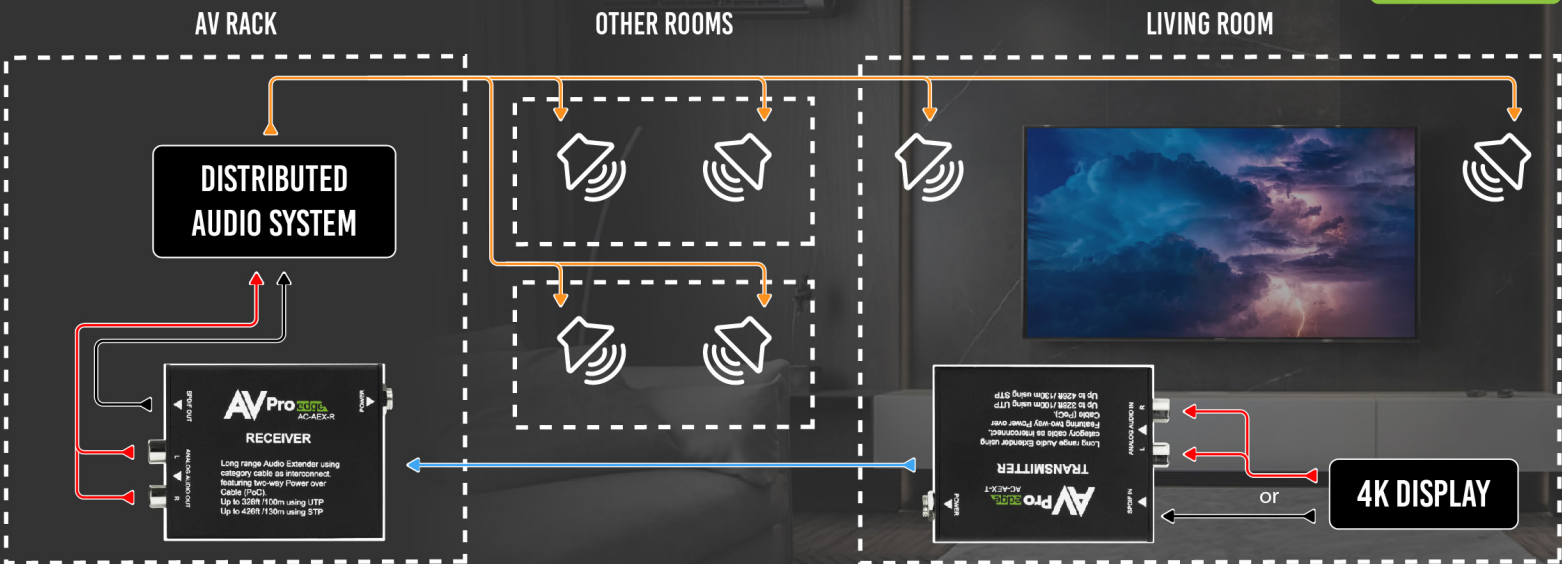

100M UNCOMPRESSED AUDIO EXTENDER AC-AEX-KIT

The AC-AEX-KIT professional audio extender from AVPro Edge allows integrators to deliver uncompressed audio signals 100 meters away from the source. The units can switch between Coaxial and Optical digital signals and can be powered by either USB or power adapter allowing users flexibility of choice between power sources. This extender works with any compatible RJ45 connection that has CAT5e or greater cable, and with POE you only have to power one side to deliver power to both.

RCA	
SPDIF	
CAT 6A	
SPEAKER	

PRODUCT SPECIFICATIONS

DISTANCE	
UTP: UNSHIELDED TWISTED PAIR	100 METERS (328 FEET)
STP: SHIELDED TWISTED PAIR	130 METERS (426 FEET)
PORTS: TRANSMITTER	
AUDIO INPUTS	1X OPTICAL, 1X ANALOG STERO (L/R)
POWER	LOCKING BARRELL PLUG
EXTENSION/INTERCONNECT	RJ45
PORTS: RECEIVER	
AUDIO OUTPUTS	1X OPTICAL, 1X ANALOG STERO (L/R)
POWER	LOCKING BARRELL PLUG
EXTENSION/INTERCONNECT	RJ45
ISP	MICRO USB PORT
AUDIO	
INPUT FORMAT	LPCM 2 CH & DOLBY DIGITAL/DTS 2.0+DIGITAL FROM OPTICAL
INPUT SAMPLING RATES	32KHZ ~ 96KHZ
INPUT IMPEDANCE	47KΩ
OUTPUT IMPEDANCE	600Ω
ENVIRONMENTAL	
ESD PROTECTION	CONTACT DISCHARGE: +4KV-4KV AIR DISCHARGE: +4KV-4KV
POWER	
POWER CONSUMPTION (TOTAL)	6 WATTS MAX
POWER SUPPLY	INPUT: AC 100-240V ~ 50/60HZ 0.8A OUTPUT: DC 12V 2A
DIMENSIONS	
DIMENSIONS (SINGLE UNIT ONLY HEIGHT/DEPTH/WIDTH)	MM: 22.3 X 58 X 82 INCH: 0.88 X 2.28 X 3.23
DIMENSIONS (PACKAGED HEIGHT/DEPTH/WIDTH)	MM: 86 X 133 X 155 INCH: 3.4 X 5.3 X 6.1
WEIGHT (SINGLE UNIT ONLY)	0.19 LBS (0.09 KG)
WEIGHT (PACKAGED)	0.89 LBS (0.4 KG)
*SPECIFICATIONS SUBJECT TO CHANGE WITHOUT NOTICE. MASS & DIMENSIONS ARE APPROXIMATE	