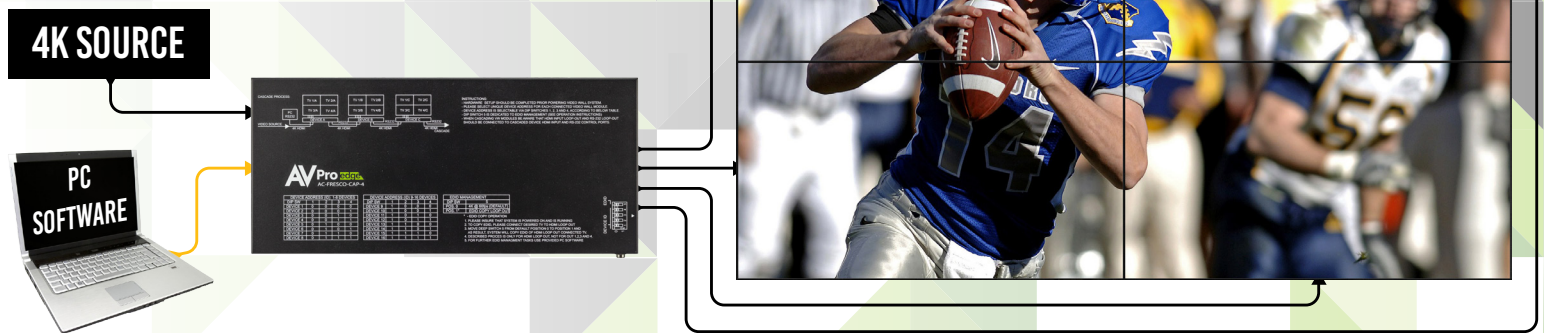

CONNECTION DIAGRAM

AC-FRESCO-CAP-4