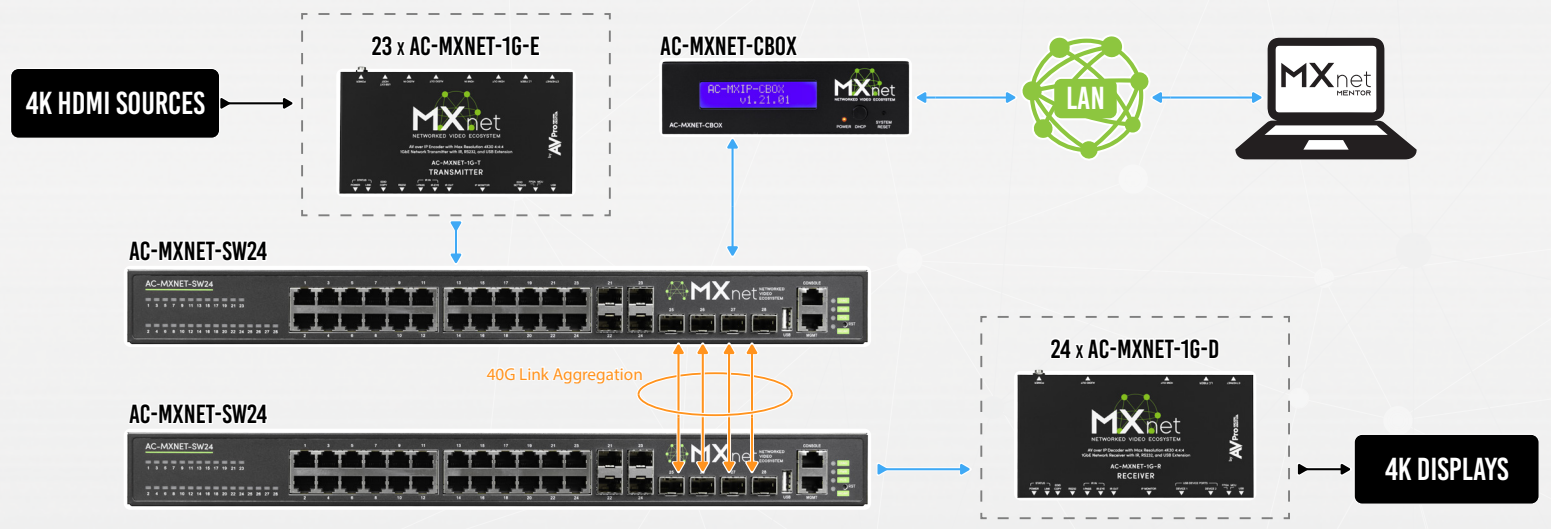

# MXNet 24 Port Network Switch (AC-MXNET-SW24)

The MXNet 24 Port Network Switch is the center from which all other MXNet Ecosystem platform components revolve. The AC-MXNET-SW24 (and also AC-MXNET-SW48) pack a serious A/V performance punch with the addition of AVPro Edge's proprietary design and engineering efforts. This isn't your father's network switch, and it's also not just a simple re-configuration of multicast switch components. The AC-MXNET-SW24 includes a whole new AVPro developed network switch operating system (NOS) designed to reduce multicast processor loads and adds unique AVPro developed Intelligent A/V Processing (IAVP) technologies for more efficient multicast routing.

The AC-MXNET-SW24 Network Switch is only one part of the MXNet Ecosystem that includes Encoders, Network Switches, Control Processors, and other various components designed to facilitate the building of a custom A/V distribution system. MXNet's Ecosystem includes formatting such as resolution scaling, full EDID management, HDR and Dolby Vision metadata, multifaceted video walls, and includes the MXNet Mentor setup and control tool - making installations easy on the integrator, while also presenting a major WOW factor for your client.

## MXNET TWO SWITCH CONNECTION DIAGRAM

## PORTS:

Physical Port	24x 10/100/1000BaseT + 4x GE Combo (GT/SFP) + 4x 10GE(SFP+)
---------------	---