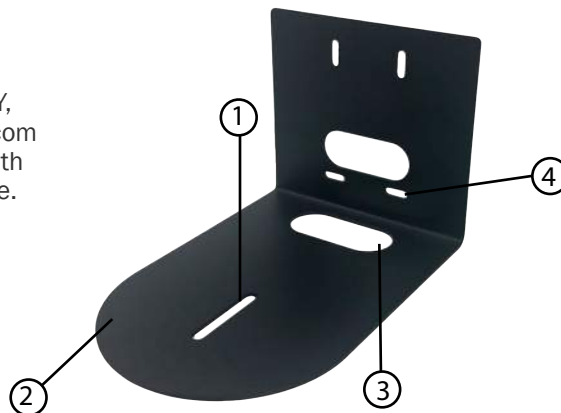

#### Features

- Mounts directly to wall with supplied hardware
- Black powder coat finish provides long lasting durability
- Universally compatible with all center mount cameras
- Mounting hardware included
- 3 Year Warranty

#### Compatibility

- All small base HuddleCamHD Cameras
- All PTZOptics Cameras
- Most small based SONY, Panasonic, Cisco, Polycom and Vaddio cameras with a 1/4-20 mounting hole.

This Universal Thin Profile Wall Mount was designed specifically for an ideal way to wall mount a camera above or below a plasma or LCD monitor. Constructed from heavy gauge steel, this mount comes with a 3 year manufacture warranty.

- 1. Slot for 1/4-20 machine screw**  
Secures camera to mount.
- 2. Mount Base**  
5 11/16" wide universal metal camera tray.
- 3. Cable Access**  
Convenient cable access under mount or through wall.
- 4. Wall Mounting Holes**  
Precut 4 post pattern fits U.S. doublegang box.

#### Specifications

Size & Weight	
Dimensions (in.):	5-11/16W x 8-5/16D x 5-1/16H
Dimensions (mm.):	145W x 212D x 129H
Weight (lbs.):	1.9
Weight (kg.):	0.84