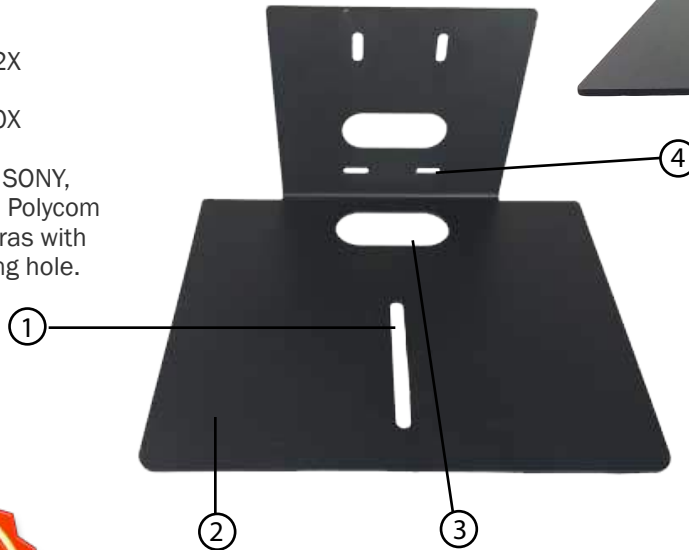

HuddleCamHD Large Universal Wall Mount

HuddleCamHD

Model Number: HCM-2

- Mounts directly to wall with supplied hardware
- Black powder coat finish provides long lasting durability
- Universally compatible with all center mount cameras
- Mounting hardware included
- 3 Year Warranty

Compatibility

- HuddleCam Air 12X
- HuddleCam Air 20X
- Most large based SONY, Panasonic, Cisco, Polycom and Vaddio cameras with a 1/4-20 mounting hole.

This Universal Thin Profile Wall Mount was designed specifically for an ideal way to wall mount a camera above or below a plasma or LCD monitor. Constructed from heavy gauge steel, this mount comes with a 3 year manufacture warranty.

- 1. Slot for 1/4-20 machine screw**
Secures camera to mount.
- 2. Mount Base**
9 13/16" wide univernal metal camera tray.
- 3. Cable Access**
Conveinient cable access under mount or through wall.
- 4. Wall Mounting Holes**
Precut mounting holes in four post pattern fits U.S. doublegang box

Specifications

Size & Weight

Dimensions (in.)	9-13/16W x 7-13/16D x 5-1/8H
Dimensions (mm.)	250W x 199D x 131H
Weight (lb.)	2.8 lbs
Weight (kg.)	1.27

What's in the Box

Camera Mount
Mounting Hardware: (4) Mounting Screws & Washers
(4) Drywall/Masonry Anchors
(1) Quarter Twenty bolt
(4) Device mounting screws for 2-Gang Box