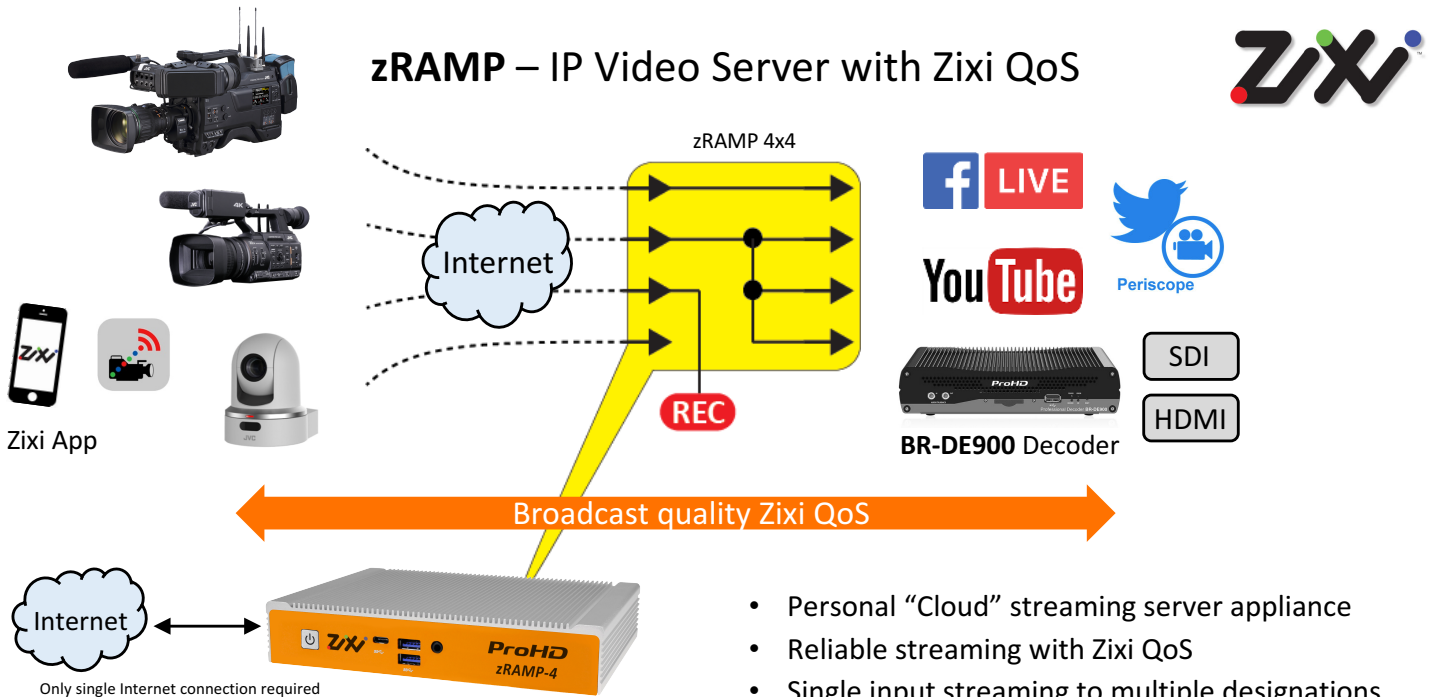

Live Video from any location over IP

- Broadcast
- Live Sports
- Events
- Corporate
- Government
- House of Worship

Fast

CONNECTED CAM™

Affordable

JVC cameras feature built-in encoder and IP connectivity.

Our Bonded LTE uplink systems provide bi-directional VPN connection and full *Internet* access.

Bonded LTE uplink systems

- | | |
|--------------------|--------------------------------------|
| SFE-CAM | Dual Link LTE dockable Wi-Fi Hotspot |
| PB-CELL200 | Dual Link LTE portable Wi-Fi Hotspot |
| WB-CELL200A | Dual Link LTE IP67 uplink |
| WB-CELL410 | Quad Link LTE-A IP67 uplink |
| WB-MAP100 | Long-range 5 GHz Wi-Fi Hotspot |
| WB-MCA100 | Long-range camera adapter |
| HD-65U | USB Wi-Fi adapter |

Reliable

Streaming live video from any location over LTE or even Wi-Fi/LAN presents many challenges including bandwidth limitation, packet (data) loss, latency and jitter which may result in the corrupted video. The Internet is a “public” network, shared among millions of users, with unpredictable variations of speed and connection quality. Bonding multiple connections to increase available bandwidth and providing efficient error correction (QoS) to compensate for data loss assure delivery of broadcast-quality video over “public” networks. JVC cameras, IP video servers, and decoders are equipped with Zixi error correction (QoS). Zixi protocol monitors connection quality and applies the dynamic mix of FEC (Forward Error Correction), ARQ (Advanced Repeat reQuest) and Adaptive Bitrate to recover 100% of data in difficult network conditions.

For more information call or email 973-317-5259 proinfo@us.jvckenwood.com

SFE-CAM – Dual Link Bonded LTE uplink

Connect multiple cameras and IoT devices

zRAMP – IP Video Server with Zixi QoS

- Personal "Cloud" streaming server appliance
- Reliable streaming with Zixi QoS
- Single input streaming to multiple designations
- 4x4 and 2x2 input/output options
- Low power, fanless design for 24/7 operation
- No subscription fees