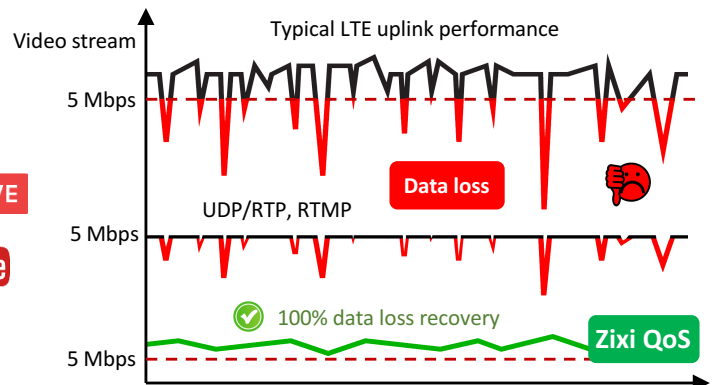

Live Video from any location over IP

- Broadcast
- Live Sports
- Events
- Corporate
- Government
- House of Worship

Fast

CONNECTED CAM™

Affordable

JVC cameras feature built-in encoder and IP connectivity.

Our Bonded LTE uplink systems provide bi-directional VPN connection and full *Internet* access.

Cameras with built-in streaming and connectivity

- | | | |
|-----------------|-----------------|---------------------|
| GY-HC900 | GY-HC550 | KY-PZ100 PTZ |
| GY-HM660 | GY-HC500 | GY-HM650 |
| GY-HM250 | GY-HM890 | GY-HM850 |
| GY-HM200 | GY-LS300 | |

Reliable

Streaming live video from any location over LTE or even Wi-Fi/LAN presents many challenges including bandwidth limitation, packet (data) loss, latency and jitter which may result in the corrupted video. The Internet is a “public” network, shared among millions of users, with unpredictable variations of speed and connection quality. Bonding multiple connections to increase available bandwidth and providing efficient error correction (QoS) to compensate for data loss assure delivery of broadcast-quality video over “public” networks. JVC cameras, IP video servers, and decoders are equipped with Zixi error correction (QoS). Zixi protocol monitors connection quality and applies the dynamic mix of FEC (Forward Error Correction), ARQ (Advanced Repeat reQuest) and Adaptive Bitrate to recover 100% of data in difficult network conditions.

For more information call or email 973-317-5259 proinfo@us.jvckenwood.com

SFE-CAM – Dual Link Bonded LTE uplink

Connect multiple cameras and IoT devices

zRAMP – IP Video Server with Zixi QoS

- Personal "Cloud" streaming server appliance
- Reliable streaming with Zixi QoS
- Single input streaming to multiple designations
- 4x4 and 2x2 input/output options
- Low power, fanless design for 24/7 operation
- No subscription fees