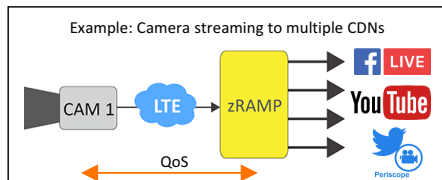

Reliable

Streaming live video from any location over LTE or even Wi-Fi/LAN presents many challenges including bandwidth limitation, packet (data) loss, latency and jitter which may result in the corrupted video. The Internet is a “public” network, shared among millions of users, with unpredictable variations of speed and connection quality. Bonding multiple connections to increase available bandwidth and providing efficient error correction (QoS) to compensate for data loss assure delivery of broadcast-quality video over “public” networks. JVC cameras, IP video servers, and decoders are equipped with Zixi error correction (QoS). Zixi protocol monitors connection quality and applies the dynamic mix of FEC (Forward Error Correction), ARQ (Advanced Repeat reQuest) and Adaptive Bitrate to recover 100% of data in difficult network conditions.

For more information call or email 973-317-5259 proinfo@us.jvckenwood.com

SFE-CAM – Dual Link Bonded LTE uplink

Connect multiple cameras and IoT devices

zRAMP – IP Video Server with Zixi QoS

- Personal "Cloud" streaming server appliance
- Reliable streaming with Zixi QoS
- Single input streaming to multiple designations
- 4x4 and 2x2 input/output options
- Low power, fanless design for 24/7 operation
- No subscription fees