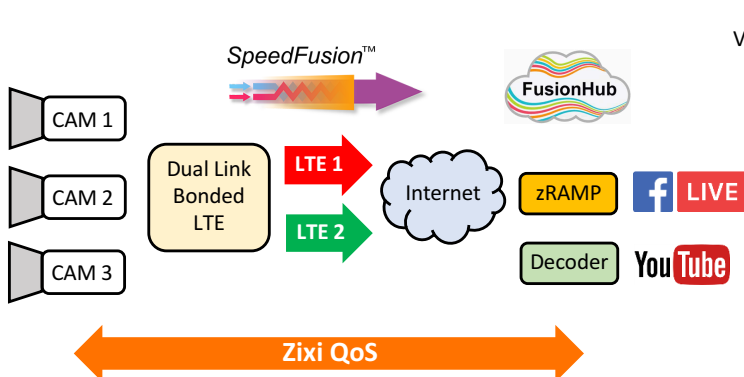

Live Video from any location over IP

- Broadcast
- Live Sports
- Events
- Corporate
- Government
- House of Worship

Fast

CONNECTED CAM™

Affordable

JVC cameras feature built-in encoder and IP connectivity.

Our Bonded LTE uplink systems provide bi-directional VPN connection and full *Internet* access.

Cameras with built-in streaming and connectivity

- | | | |
|-----------------|-----------------|---------------------|
| GY-HC900 | GY-HC550 | KY-PZ100 PTZ |
| GY-HM660 | GY-HC500 | GY-HM650 |
| GY-HM250 | GY-HM890 | GY-HM850 |
| GY-HM200 | GY-LS300 | |

Reliable

Streaming live video from any location over LTE or even Wi-Fi/LAN presents many challenges including bandwidth limitation, packet (data) loss, latency and jitter which may result in the corrupted video. The Internet is a “public” network, shared among millions of users, with unpredictable variations of speed and connection quality. Bonding multiple connections to increase available bandwidth and providing efficient error correction (QoS) to compensate for data loss assure delivery of broadcast-quality video over “public” networks. JVC cameras, IP video servers, and decoders are equipped with Zixi error correction (QoS). Zixi protocol monitors connection quality and applies the dynamic mix of FEC (Forward Error Correction), ARQ (Advanced Repeat reQuest) and Adaptive Bitrate to recover 100% of data in difficult network conditions.

For more information call or email 973-317-5259 proinfo@us.jvckenwood.com

SFE-CAM – Dual Link Bonded LTE uplink

Connect multiple cameras and IoT devices

zRAMP – IP Video Server with Zixi QoS

- Personal "Cloud" streaming server appliance
- Reliable streaming with Zixi QoS
- Single input streaming to multiple designations
- 4x4 and 2x2 input/output options
- Low power, fanless design for 24/7 operation
- No subscription fees