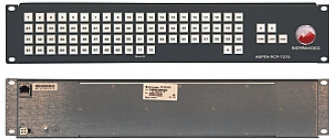

## RCP-7272

Remote Panel for 7272HD-3G

---

The RCP-7272 remote control panel for 7272HD-3G. It can be connected directly to the switcher or via a network connection

## FEATURES

---

72x72 XY

79 Buttons - 72 I/O & 7 Control Back-Lit Multi-Color LED Buttons

Control - Ethernet (RJ-45)

Power - 12V DC

Standard 19" Rack Mount Size - 2U