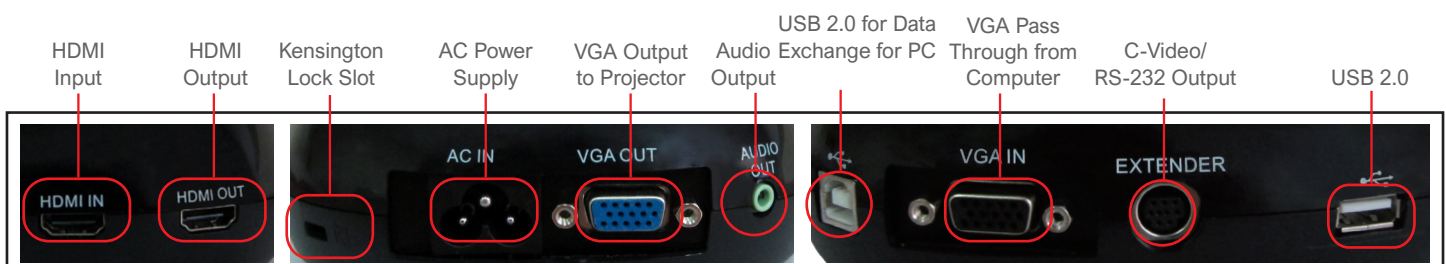

User Interface

Lumens®
We Make Your Job Easier

Lumens Integration, Inc.
4116 Clipper Court
Fremont, CA, 94538
Phone: +1-866-600-0988
Fax: +1-510-252-1389

Lumens Europe
De Nayerstraat 17 9470
Denderleeuw Belgium
Phone: +32-473-58-38-95
Fax: +32-2-452-76-00