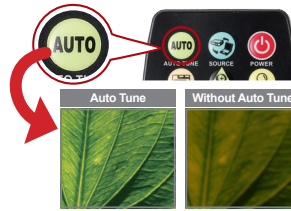

Instant Image Adjustment

An Auto Tune button adjusts the clarity, brightness, and color according to the actual environment automatically. A new image process technology speeds up its function so that the image adjustment becomes more efficient.