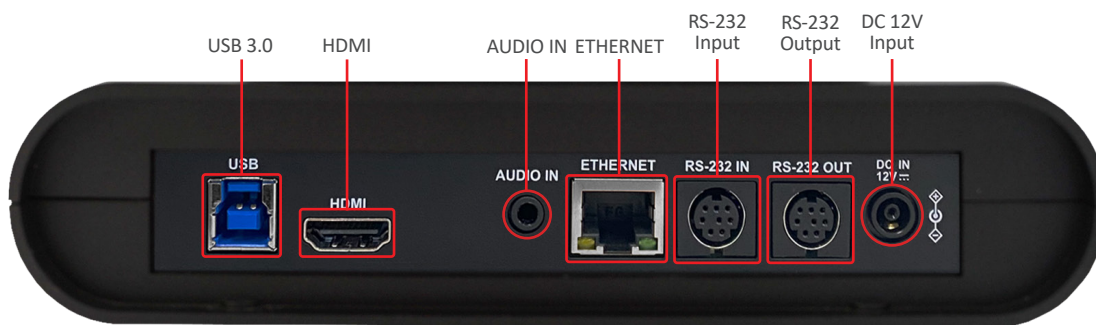

Product Specifications

PTZ Camera	
Sensor	1/2.8" 2.16M
Video Format	1080p: 60 / 50 / 30 / 25 720p : 60 / 50
Video Output (HD) Interface	HDMI / Ethernet / USB 3.0
Optical Zoom	12x
Digital Zoom	12x
Viewing Angle	72.5° (H) 40.8° (V) 83.2° (D)
Aperture	F1.6~F2.8
Focal Length	3.9mm~46.8mm
Shutter Speed	1/25 ~ 1/10,000 sec
Minimum Object Distance	1/1.5m (Wide/Tele)
Video S/N Ratio	> 50dB
Minimum Illumination	1.0 lux (F1.6, 50IRE, 30fps)
Focus System	Auto / Manual
Gain Control	Auto / Manual
White Balance	Auto / Manual
Exposure Control	Auto / Manual
WDR	Yes
3D NR	Yes
Image Flip	Yes
Auto Framing	Yes
Pan & Tilt	
Panning Angle	+170° ~ -170°
Panning Speed	0.2° ~ 120°/sec
Tilting Angle	+90° ~ -30°
Tilting Speed	0.2° ~ 80°/sec
Preset Positions	256

Output	
HDMI	1080p 60
IP Stream	Triple Streaming Structure: First : H.264 1080p60 Second : H.264 720p30 Webpage : H.264 720p30
IP Compression	H.264
USB Output	1080p60
USB Compression	MJPEG
Network	
IP Protocol	RTSP / RTMP / RTMPS / SRT
PoE	PoE (IEEE802.3af)
Audio	
Input	Line In / MIC In
Output	Ethernet / USB 3.0 / HDMI
Compression Format	IP : AAC USB : PCM
Camera Control	
Interface	RS-232 / Ethernet / USB 3.0
Protocol	VISCA / ONVIF
UVC	Yes
UAC	Yes
General	
DC In	12V +/- 20%
Power Consumption	PoE: 9W DC In: 8W
Body Color	Black / White
Weight	3.1 lbs (1.4 kg)
Dimension	7.5" x 7.3" x 5.4" (190 x 185 x 138 mm)
Dimensions (W x H x D)	7.48" x 7.28" x 5.12" (190 x 185 x 138 mm)

I/O Connections

Lumens®

Lumens Integration, Inc.
4116 Clipper Court
Fremont, CA, 94538
Phone: +1-866-600-0988
Fax: +1-510-252-1389

Lumens Europe
De Nayerstraat 17 9470
Denderleeuw Belgium
Phone : +32-473-58-38-95
Fax : +32-2-452-76-00

www.MyLumens.com