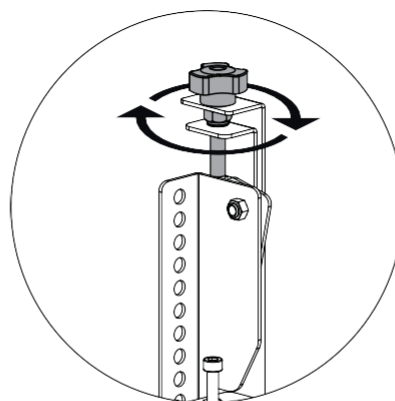

D1 1800mm X2	D2 1200mm X1	D3 750mm X2	D4 X4	D5 3" X2	D6 3" X2
D7 1000mm*2+480mm*4 X6	D8 X4	D9 M5 X4	D10 X16	D11 X8	D12 X4
D13 X4					

Installation

20

21 Adjust the vertical position of TV

Height adjustment
10mm

22

Tilt Adjustment $+4^{\circ}/-4^{\circ}$
Adjust the single knob

Depth Adjustment 15mm
Adjust the both knobs

23

Tilt Adjustment $+4^{\circ}/-4^{\circ}$