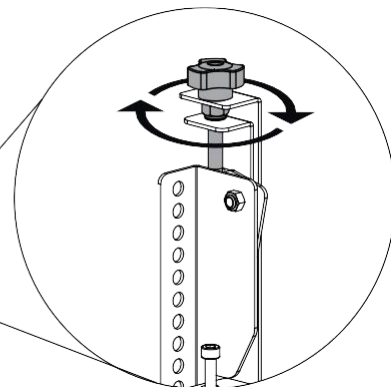

D1 1800mm X2	D2 1200mm X1	D3 750mm X2	D4 X4	D5 3" X2	D6 3" X2
D7 1000mm*2+480mm*4 X6	D8 X4	D9 M5 X4	D10 X16	D11 X8	D12 X4
D13 X4					

Installation

20

21 Adjust the vertical position of TV

Height adjustment
10mm

22

Tilt Adjustment $+4^{\circ}/-4^{\circ}$
Adjust the single knob

Depth Adjustment 15mm
Adjust the both knobs

23

Tilt Adjustment $+4^{\circ}/-4^{\circ}$